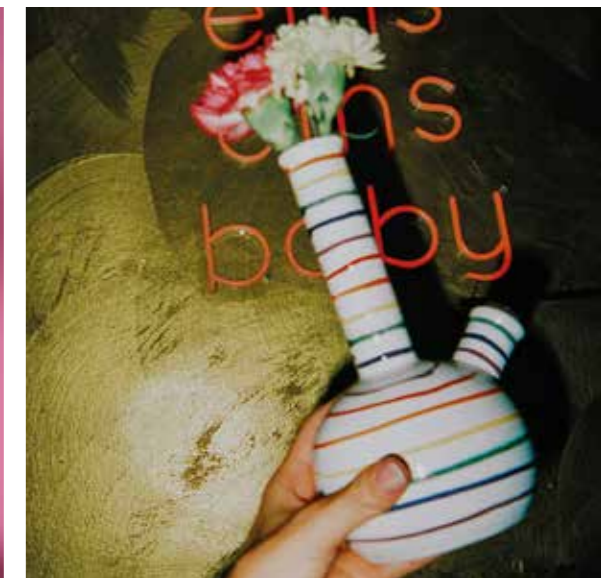

GMUNDNER BONG

„Endlich: Gmundner präsentiert eine Keramik-Bong!“ titelte das Satireportal „Die Tagespresse“ am 27. Juli 2023 mit einem Augenzwinkern und einem ordentlichen Schuss Satire. Die Story ging sofort viral. Ein österreichisches Traditionsunternehmen bringt eine Wasserpfeife auf den Markt? Kaum denkbar. Bei Gmundner sah man das jedoch ganz anders. Das Unternehmen nahm es mit Humor und setzte die erdachte Geschichte prompt in die Tat um. So wurde aus einem Satire-Fake wahre Keramik-Kunst.

GMUNDNER BONG

“At last: Gmundner presents a ceramic bong!” was the headline of the satirical portal ‘Die Tagespresse’ on 27 July 2023 with a wink and a healthy dose of satire. The story immediately went viral. A traditional Austrian company launches a water pipe on the market? I don’t believe it! At Gmundner, however, they took a completely different view. The company took it all in good humour and promptly put the imaginary story into practice. This is how a satirical fake became genuine ceramic art.

GESTREIFT

Gerade Streifen verleihen dem Design eine klare und elegante Struktur. Die schlichte Anordnung wirkt modern und zeitlos, während die hochwertige Verarbeitung die Wertigkeit unterstreicht. Ein Design, das mit reduzierter Ästhetik und authentischer Handwerks-Tradition überzeugt.

STRIPED

Straight stripes give the design a clear and elegant structure. The simple arrangement looks modern and timeless, while the high-quality finish emphasises its value. A design that impresses with its minimalist aesthetics and authentic craftsmanship tradition.

GESTREIFT

STRIPED