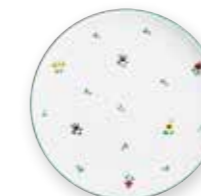

Suppenteller
Cup
Soup plate
Ø 20 cm
TSCU20

Speiseteller
Cup
Dinner plate
Ø 25 cm
TFCU25

Speiseteller
Cup
Dinner plate
Ø 28 cm
TFCU28

Plattteller
Cup
Serving plate
Ø 32 cm
TFCU32

TELLER [TREND]

PLATES [TREND-LINE]